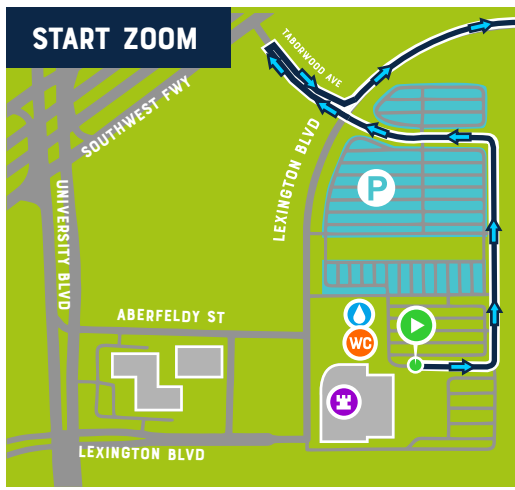

★ *The SWEETEST half in Texas!* ★

HALF MARATHON COURSE MAP

All half runners are in the right/curb lane for the entire course, with one exception. The only place on the entire course where half runners are in the inside/left/median lane is on eastbound Commonwealth. After the u-turn everyone is put back in the right/curb lane heading west towards University Blvd.

10K runners also merge with half runners just after the Commonwealth Blvd u-turn at Elkins. Please be aware and share the running lane.

MAP LEGEND

- 7:00AM HALF START
- HALF FINISH LINE
- HYDRATION STATION
- 13 MILE MARKER
- PORTA-POTTY
- SMART FINANCIAL CENTRE PLAZA

★ The SWEETEST half in Texas! ★

10K RUN COURSE MAP

All 10k runners are in the right/curb lane for the entire course. 10K Runners merge with Half Runners at the right turn from Elkins Rd onto Commonwealth Blvd. Please be aware and share the running lane.

MAP LEGEND

- 7:30AM 10K START
- 13 MILE MARKER
- 10K FINISH LINE
- PORTA-POTTY
- HYDRATION STATION
- SMART FINANCIAL CENTRE PLAZA