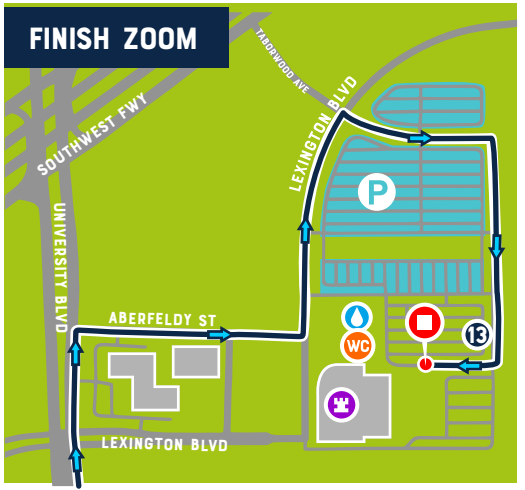

★ *The SWEETEST half in Texas!* ★

HALF MARATHON COURSE MAP

All half runners are in the right/curb lane for the entire course, with one exception. The only place on the entire course where half runners are in the inside/left/median lane is on eastbound Commonwealth. After the u-turn everyone is put back in the right/curb lane heading west towards University Blvd.

10K runners also merge with half runners just after the Commonwealth Blvd u-turn at Elkins. Please be aware and share the running lane.

MAP LEGEND

- 7:00AM HALF START
- HALF FINISH LINE
- HYDRATION STATION
- 13 MILE MARKER
- PORTA-POTTY
- SMART FINANCIAL CENTRE PLAZA

★ The SWEETEST half in Texas! ★

10K RUN COURSE MAP

All 10k runners are in the right/curb lane for the entire course. 10K Runners merge with Half Runners at the right turn from Elkins Rd onto Commonwealth Blvd. Please be aware and share the running lane.

MAP LEGEND

- 7:30AM 10K START
- 13 MILE MARKER
- 10K FINISH LINE
- PORTA-POTTY
- HYDRATION STATION
- SMART FINANCIAL CENTRE PLAZA