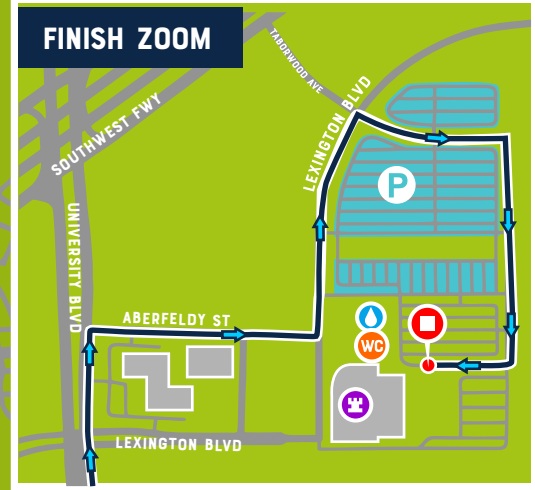

★ *The SWEETEST half in Texas!* ★

HALF MARATHON COURSE MAP

All half runners are in the right/curb lane for the entire course, with one exception. The only place on the entire course where half runners are in the inside/left/median lane is on eastbound Commonwealth. After the u-turn everyone is put back in the right/curb lane heading west towards University Blvd.

10K runners also merge with half runners just after the Commonwealth Blvd u-turn at Elkins. Please be aware and share the running lane.

MAP LEGEND

- 7:00AM HALF START
- HALF FINISH LINE
- HYDRATION STATION
- 13 MILE MARKER
- PORTA-POTTY
- SMART FINANCIAL CENTRE PLAZA

★ The SWEETEST half in Texas! ★

10K RUN COURSE MAP

All 10k runners are in the right/curb lane for the entire course. 10K Runners merge with Half Runners at the right turn from Elkins Rd onto Commonwealth Blvd. Please be aware and share the running lane.

MAP LEGEND

- 7:30AM 10K START
- 13 MILE MARKER
- 10K FINISH LINE
- PORTA-POTTY
- HYDRATION STATION
- SMART FINANCIAL CENTRE PLAZA