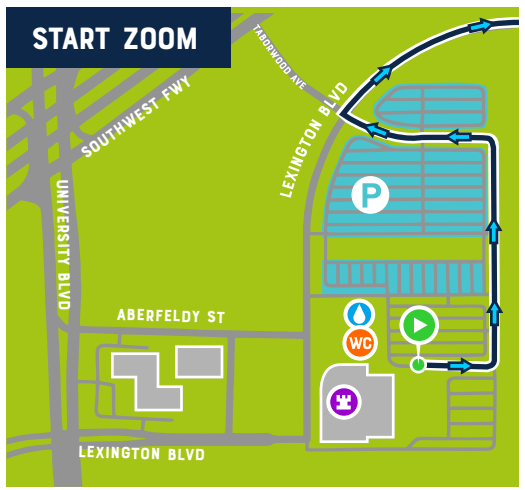

★ *The SWEETEST half in Texas!* ★

HALF MARATHON COURSE MAP

All half runners are in the right/curb lane for the entire course, with one exception. The only place on the entire course where half runners are in the inside/left/median lane is on eastbound Commonwealth. After the u-turn everyone is put back in the right/curb lane heading west towards University Blvd.

10K runners also merge with half runners just after the Commonwealth Blvd u-turn at Elkins. Please be aware and share the running lane.

MAP LEGEND

- 7:00AM HALF START
- HALF FINISH LINE
- HYDRATION STATION
- 13 MILE MARKER
- PORTA-POTTY
- SMART FINANCIAL CENTRE PLAZA

★ The SWEETEST half in Texas! ★

10K RUN COURSE MAP

All 10k runners are in the right/curb lane for the entire course. 10K Runners merge with Half Runners at the right turn from Elkins Rd onto Commonwealth Blvd. Please be aware and share the running lane.

MAP LEGEND

- 7:30AM 10K START
- 13 MILE MARKER
- 10K FINISH LINE
- PORTA-POTTY
- HYDRATION STATION
- SMART FINANCIAL CENTRE PLAZA